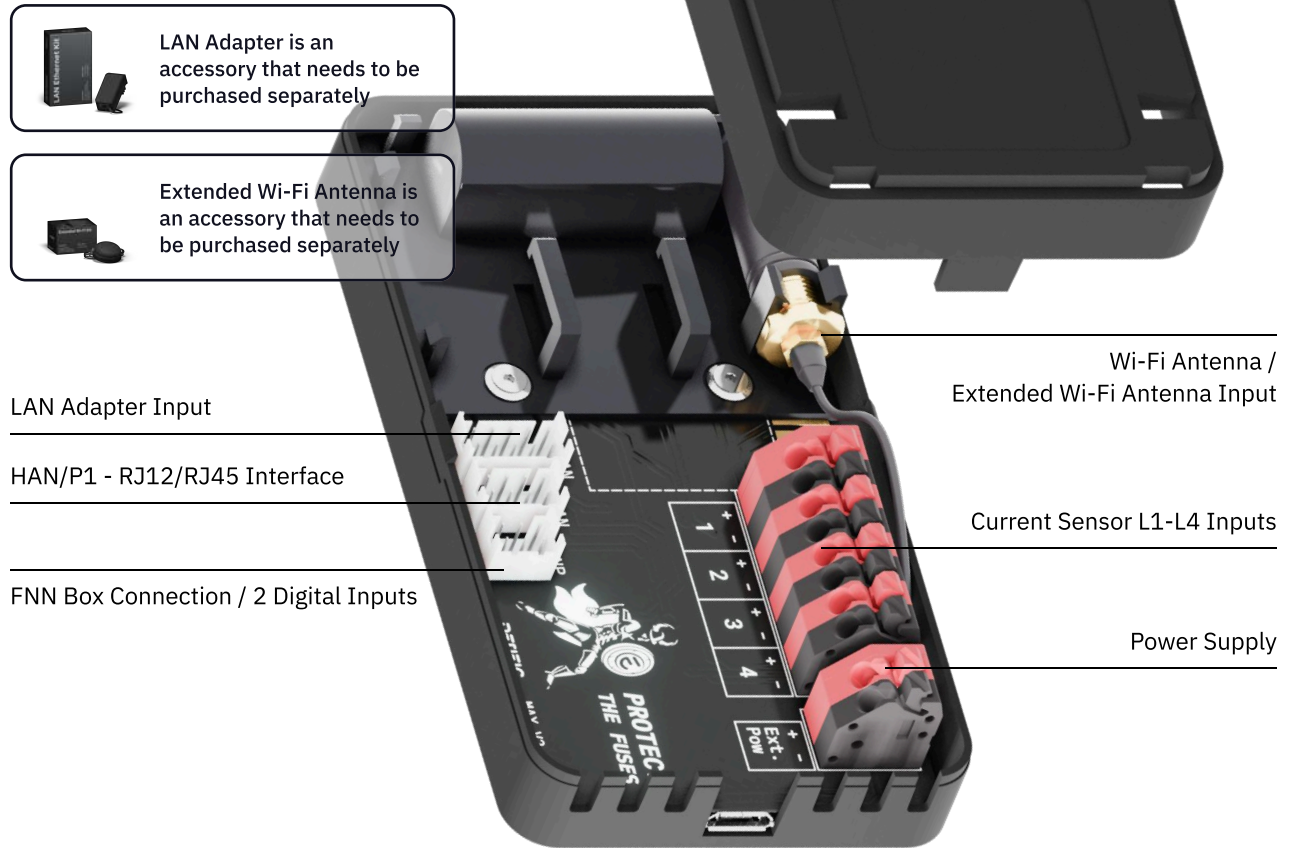

PERIFIC max

The smart energy meter that optimizes and monitors your EV charging and overall power consumption.

Optimize EV Charging,
Save Money

20+ Supported
EV Charger Brands

Fuse Protection

Multi-point Measuring

Works With Any
Facility Type

PERIFIC

perific.com

Tech specs

- Advanced Power Management
- L1, L2, L3 Real-time data
- Solar energy (L4) Real-time data
- Wi-Fi 2,4 GHz b/g/n
- LAN
- HAN/P1 - RJ12 Real-time data
- HAN/P1 - RJ45 Real-time data
- Power Supply: RJ12 / 5V DC / 12V DC
- IP Class: IP20
- Temp. Range: $-40\text{ }^{\circ}\text{C} \sim +65\text{ }^{\circ}\text{C}$
- Dimensions: 110 mm x 59 mm x 27 mm
- Weight: 99 g
- Packaging Dimensions: 140 mm x 80 mm x 85 mm
- Packaging Weight: 315 g

Functions & Compatibility

- Power Usage Measuring
- Solar Energy Measuring
- Track and Optimize EV Charger
- Solar EV Charging
- Price/Tariff Adapted EV Charging
- Custom Scheduled EV Charging
- Multi-point Measuring
- Large Facilities without Energy Meters
- Small Facilities with Energy Meters